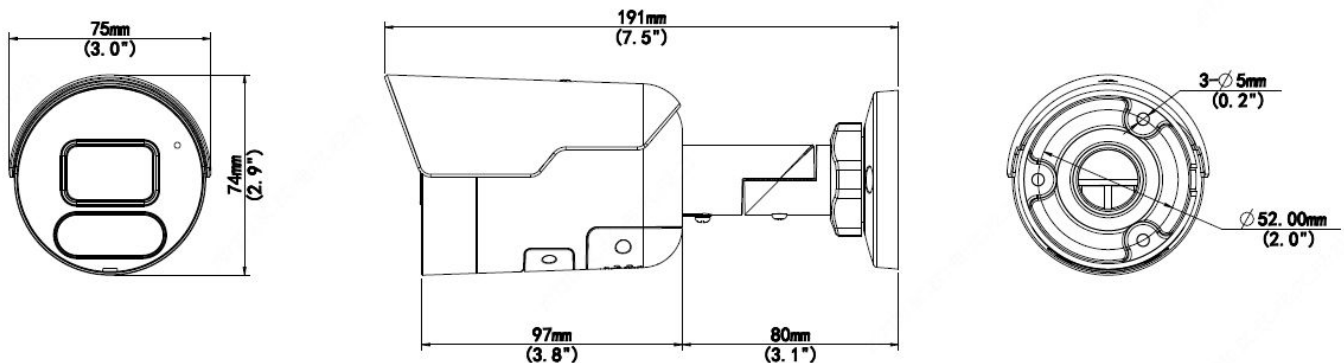

## Key Features

- High quality image with 5MP, 1/2.7" CMOS sensor
- 5MP (2880\*1620)@ 30/25fps; 4MP (2560\*1440)@ 30/25fps; 3MP (2304\*1296) @30/25fps; 2MP (1920\*1080) @30/25fps
- Ultra 265, H.265, H.264, MJPEG
- Smart intrusion prevention, include cross line, intrusion, enter area, leave area detection
- Based on target classification, smart intrusion prevention significantly reduce false alarm caused by leaves, birds and lights etc., accurately focus on human and, motor vehicle and non-motor vehicle
- Supports sound and light alarm linkage. When Smart intrusion prevention is triggered, the camera links sound alarm and light linkage.
- 120dB true WDR technology enables clear image in strong light scene
- Support 9:16 Corridor Mode
- Built-in Mic and Speaker
- Smart IR, up to 30m (98ft) IR distance
- Supports 256 G Micro SD card
- IP67 protection
- Support PoE power supply

Safety	CE LVD (EN 62368-1:2014+A11:2017) CB (IEC 62368-1:2014) UL (UL 62368-1, 2nd Ed., Issue Date: 2014-12-01)
Environment	CE-RoHS (2011/65/EU;(EU)2015/863); WEEE (2012/19/EU); Reach (Regulation (EC) No 1907/2006)
Protection	IP67 (IEC 60529:1989+AMD1:1999+AMD2:2013)
<b>General</b>	
Power	DC 12V±25%, PoE (IEEE 802.3af)
	Power consumption: Max 11.5W
Power Interface	∅ 5.5mm coaxial power plug
Dimensions (L × W × H)	191× 75 × 74mm (7.5" × 3.0" × 2.9")
Weight	0.50kg (1.10lb)
Material	Metal
Working Environment	-30°C ~ 60°C (-22°F ~ 140°F), Humidity: ≤95% RH (non-condensing)
Storage Environment	-30°C ~ 60°C (-22°F ~ 140°F), Humidity: ≤95% RH (non-condensing)
Surge Protection	4KV
Reset Button	Support

## Dimensions