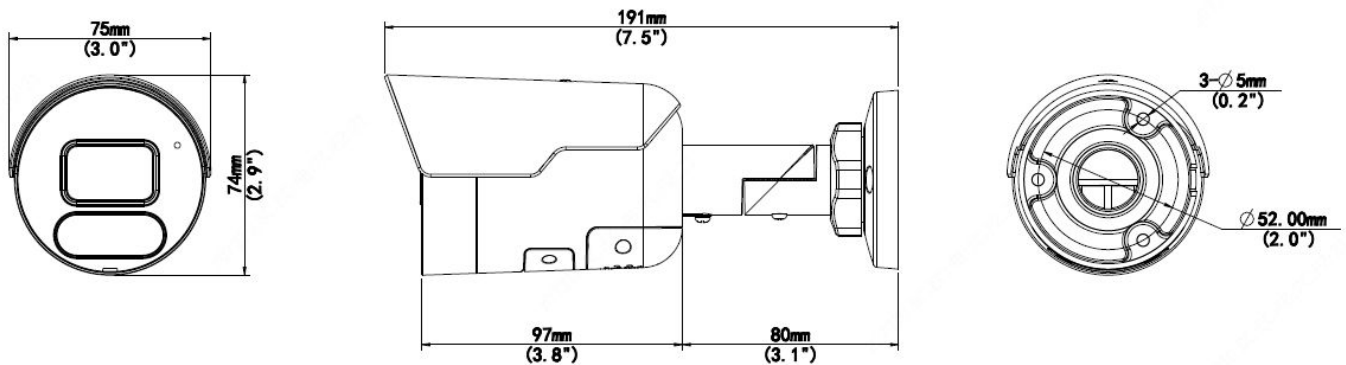

Safety	CE LVD (EN 62368-1:2014+A11:2017) CB (IEC 62368-1:2014) UL (UL 62368-1, 2nd Ed., Issue Date: 2014-12-01)
Environment	CE-RoHS (2011/65/EU;(EU)2015/863); WEEE (2012/19/EU); Reach (Regulation (EC) No 1907/2006)
Protection	IP67 (IEC 60529:1989+AMD1:1999+AMD2:2013)
General	
Power	DC 12V±25%, PoE (IEEE 802.3af)
	Power consumption: Max 11.5W
Power Interface	∅ 5.5mm coaxial power plug
Dimensions (L × W × H)	191× 75 × 74mm (7.5" × 3.0" × 2.9")
Weight	0.50kg (1.10lb)
Material	Metal
Working Environment	-30°C ~ 60°C (-22°F ~ 140°F), Humidity: ≤95% RH (non-condensing)
Storage Environment	-30°C ~ 60°C (-22°F ~ 140°F), Humidity: ≤95% RH (non-condensing)
Surge Protection	4KV
Reset Button	Support

Dimensions

Accessories

Zhejiang Uniview Technologies Co., Ltd.

Building No.10, Wanlun Science Park, Jiangling Road 88, Binjiang District, Hangzhou, Zhejiang, China (310051)

Email: overseasbusiness@uniview.com; globalsupport@uniview.com

<http://www.uniview.com>

©2021-2022 Zhejiang Uniview Technologies Co., Ltd. All rights reserved.

*Product specifications and availability are subject to change without notice.