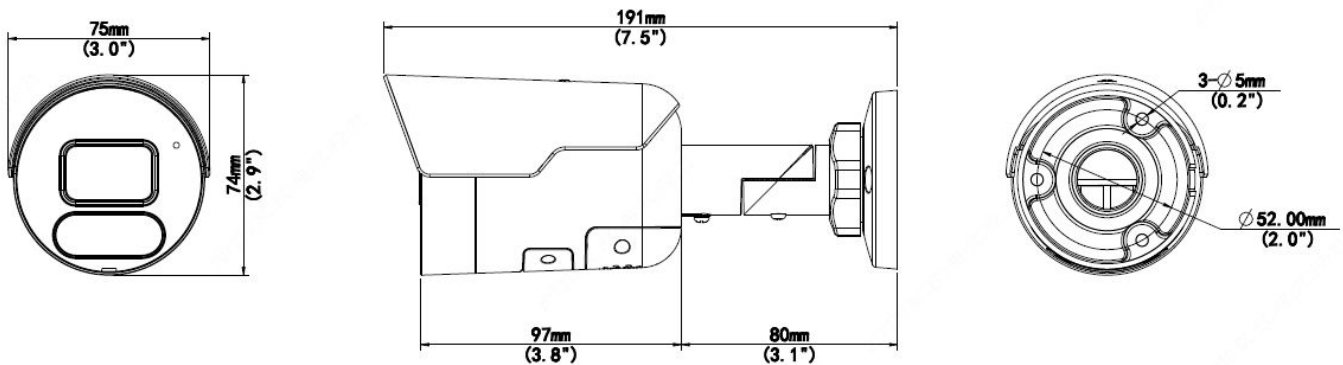

Safety	CE LVD (EN 62368-1:2014+A11:2017) CB (IEC 62368-1:2014) UL (UL 62368-1, 2nd Ed., Issue Date: 2014-12-01)
Environment	CE-RoHS (2011/65/EU;(EU)2015/863); WEEE (2012/19/EU); Reach (Regulation (EC) No 1907/2006)
Protection	IP67 (IEC 60529:1989+AMD1:1999+AMD2:2013)
General	
Power	DC 12V±25%, PoE (IEEE 802.3af)
	Power consumption: Max 11.5W
Power Interface	∅ 5.5mm coaxial power plug
Dimensions (L × W × H)	191× 75 × 74mm (7.5" × 3.0" × 2.9")
Weight	0.50kg (1.10lb)
Material	Metal
Working Environment	-30°C ~ 60°C (-22°F ~ 140°F), Humidity: ≤95% RH (non-condensing)
Storage Environment	-30°C ~ 60°C (-22°F ~ 140°F), Humidity: ≤95% RH (non-condensing)
Surge Protection	4KV
Reset Button	Support

Dimensions

Accessories

Zhejiang Uniview Technologies Co., Ltd.

Building No.10, Wanlun Science Park, Jiangling Road 88, Binjiang District, Hangzhou, Zhejiang, China (310051)

Email: overseasbusiness@uniview.com; globalsupport@uniview.com

<http://www.uniview.com>

©2021-2022 Zhejiang Uniview Technologies Co., Ltd. All rights reserved.

*Product specifications and availability are subject to change without notice.